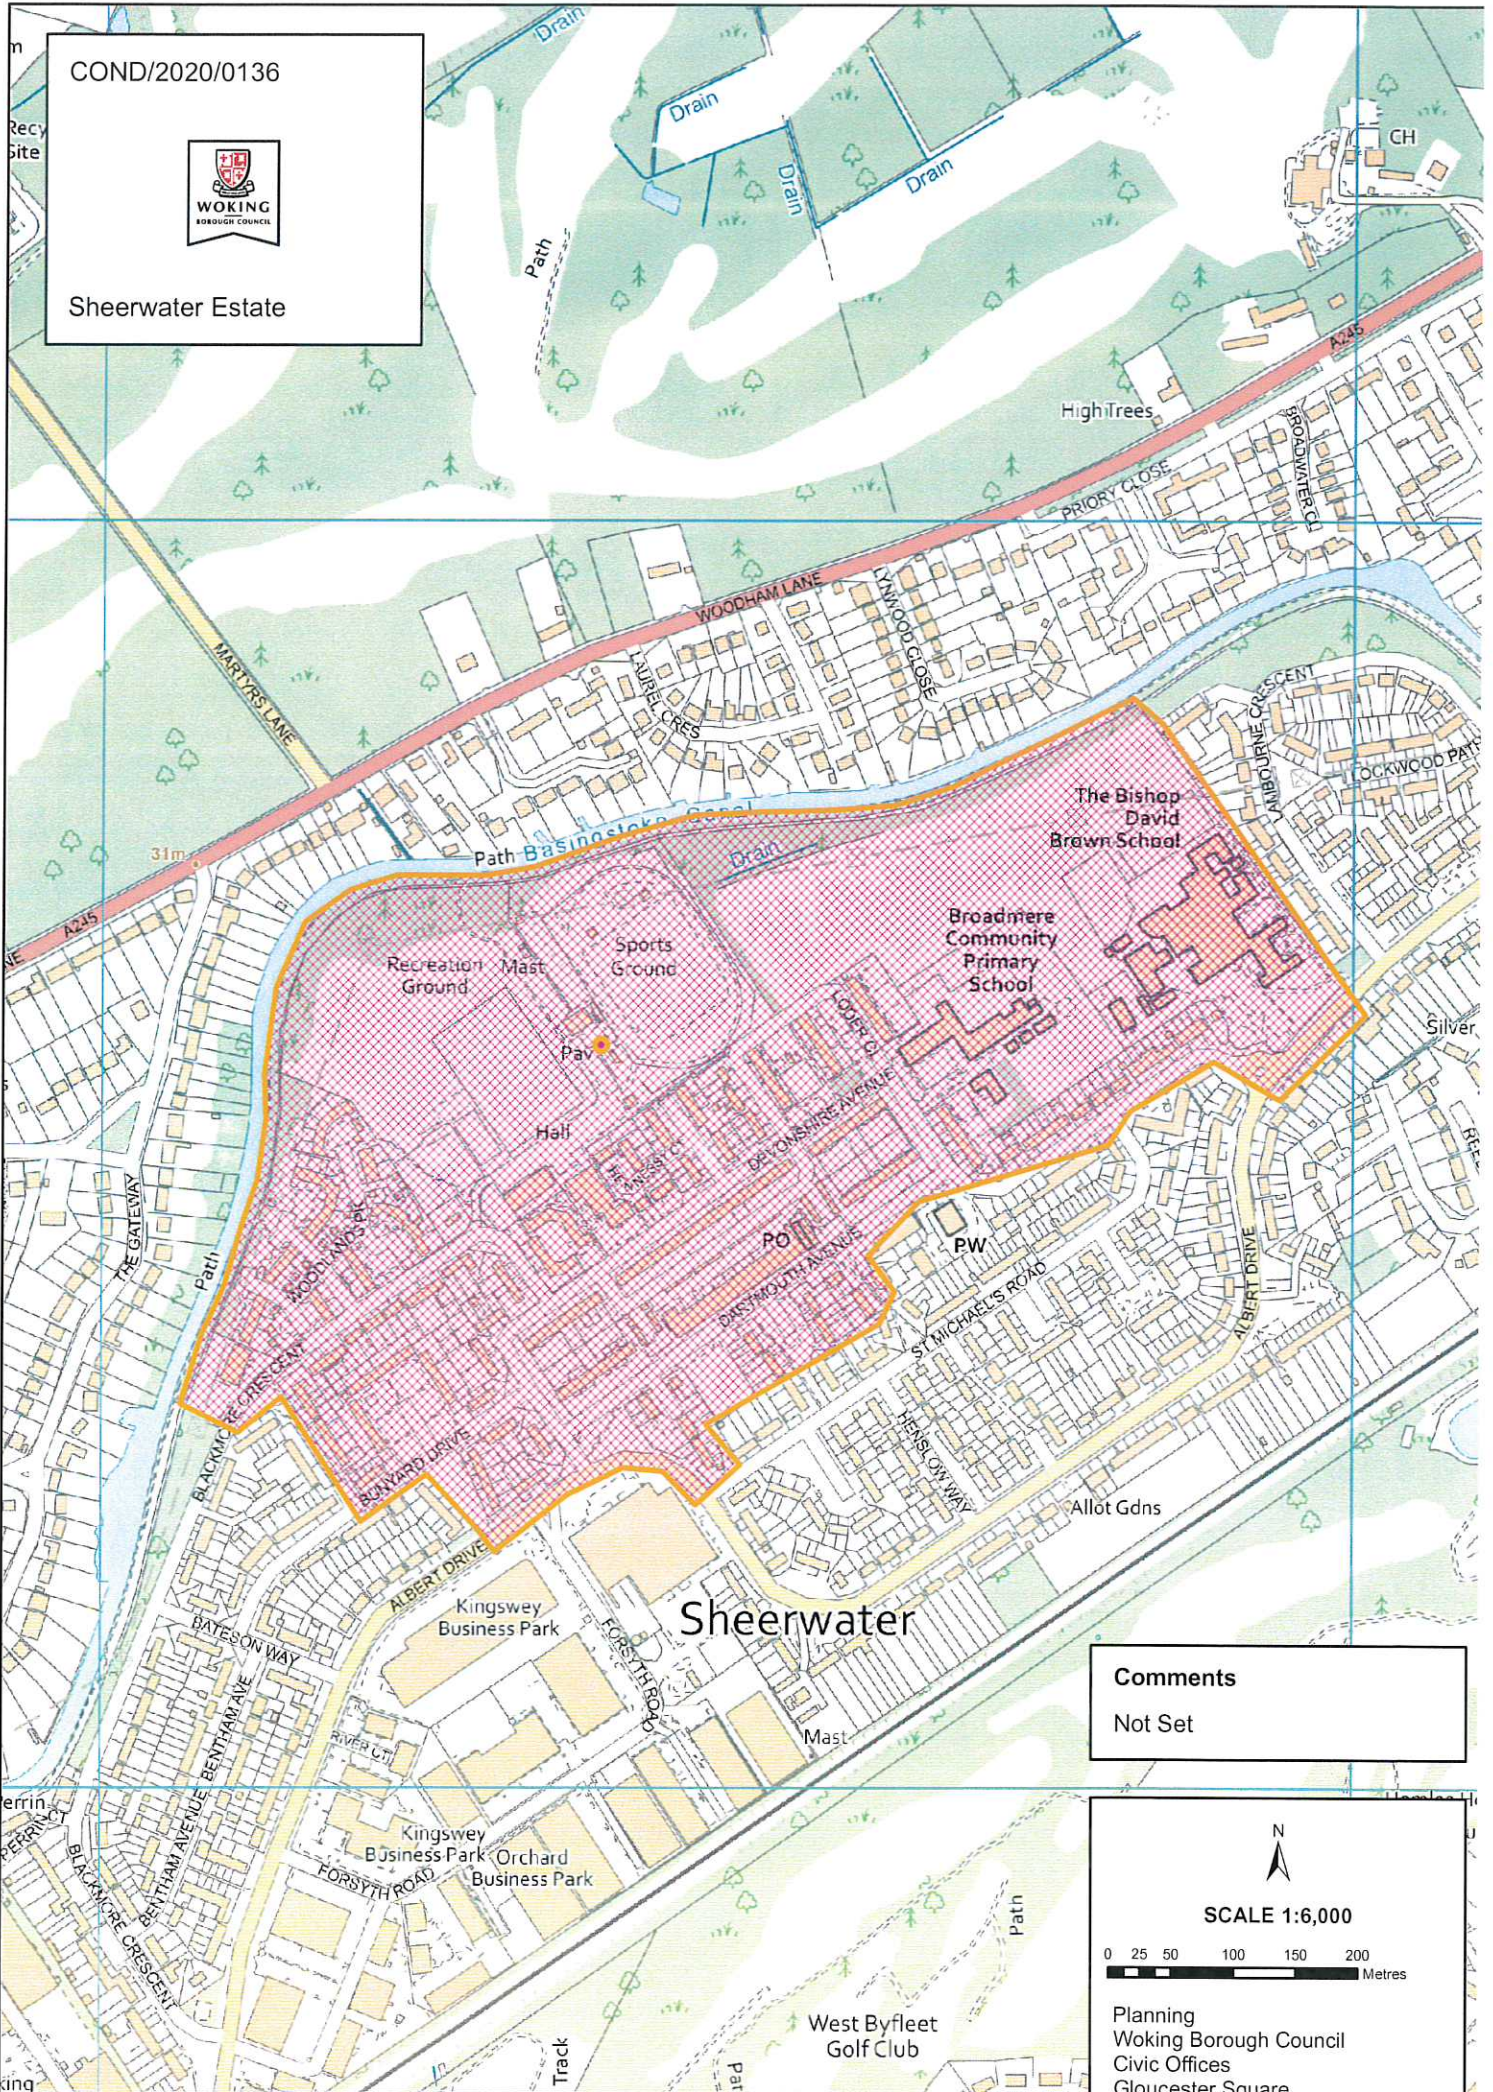

COND/2020/0136

Sheerwater Estate

**Comments**  
Not Set

N

**SCALE 1:6,000**

0 25 50 100 150 200 Metres

Planning  
Woking Borough Council  
Civic Offices  
Gloucester Square  
Woking, Surrey GU21 6YL